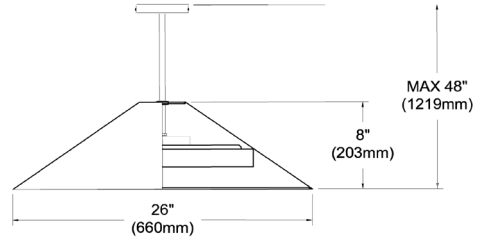

PAD-2630P-MW-691 - Padme 30W Pendant, MW w/ Fabric Shade

30W Pendant, Matte White w/ Fabric Shade

PAD-2630P

Height	8"
Width/Length	26"
Depth	26"
Weight	4 lbs

Body Material	Fabric
Finish/Color	White
Type of Finish	Fabric

Light Qty	1
Light Base	LED
Light Max Watt	30
Light Inc	Yes
Light Lumens	1957
Light CRI	80+
Light CCT	3000K
Light Life	30000 Hours

Dimmable	Dimmable
LED Compatible	Integrated LED
Total Wattage	30W

Second Material	Metal
Second Finish/Color	Matte White
Second Type of Finish	Painted