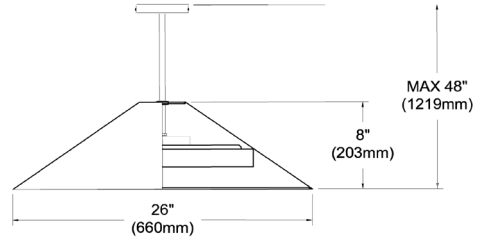

PAD-2630P-MB-797 - Padme 30W Pendant, MB w/ Fabric Shade

30W Pendant, Matte Black w/ Fabric Shade

PAD-2630P

Height	8"
Width/Length	26"
Depth	26"
Weight	4 lbs

Body Material	Fabric
Finish/Color	Black
Type of Finish	Fabric

Light Qty	1
Light Base	LED
Light Max Watt	30
Light Inc	Yes
Light Lumens	1957
Light CRI	80+
Light CCT	3000K
Light Life	30000 Hours

Dimmable	Dimmable
LED Compatible	Integrated LED
Total Wattage	30W

Second Material	Metal
Second Finish/Color	Matte Black
Second Type of Finish	Painted