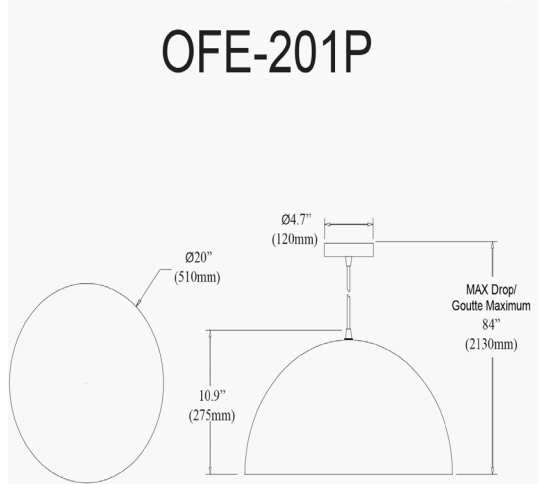

OFE-201P-MW - Ofelia 1LT 20" Pendant, MW

1 Light Incandescent Large Dome Pendant, Matte White

Height	10"
Width/Length	20"
Depth	20"
Weight	3 lbs

Body Material	Metal
Finish/Color	White
Type of Finish	Painted

Light Qty	1
Light Base	E26
Light Max Watt	100
Light Inc	No

Dimmable	Dimmable
LED Compatible	LED Compatible
Total Wattage	100W

Rated For	Dry Location
Voltage	120V

Approval	cUL or equivalent
Warranty	1 Year Limited
Install Position	Ceiling