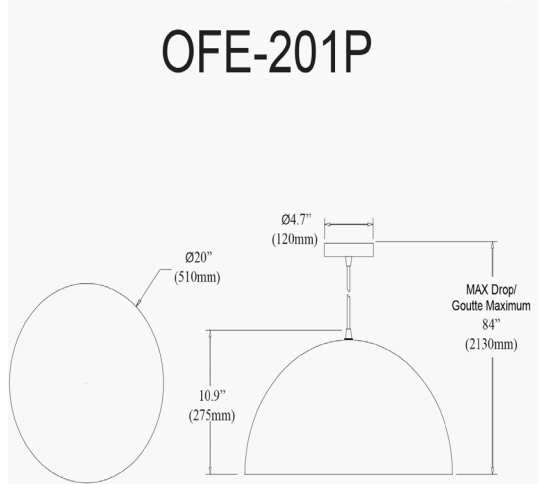

OFE-201P-MB-MB - Ofelia 1LT 20" Pendant, Matte Black

1 Light Incandescent Pendant, Matte Black

Height	10"
Width/Length	20"
Depth	20"
Weight	3 lbs

Body Material	Metal
Finish/Color	Black
Type of Finish	Painted

Light Qty	1
Light Base	E26
Light Max Watt	100
Light Inc	No

Dimmable	Dimmable
LED Compatible	LED Compatible
Total Wattage	100W

Rated For	Damp Location
Voltage	120V

Approval	cUL or equivalent
Warranty	1 Year Limited
Install Position	Ceiling