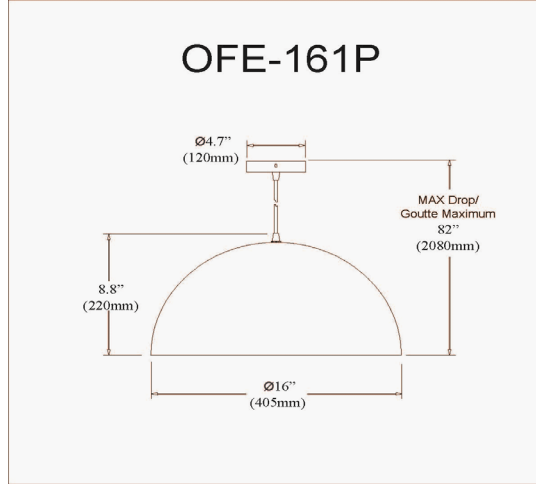

OFE-161P-MW-GLD - Ofelia 1LT 16" Pendant, MW w/ GLD Trim

1 Light Incandescent Pendant Matte White with Gold Trim

Height	8"
Width/Length	16"
Depth	16"
Weight	2 lbs

Body Material	Metal
Finish/Color	Matte White
Type of Finish	Painted

Light Qty	1
Light Base	E26
Light Max Watt	100
Light Inc	No

Dimmable	Dimmable
LED Compatible	LED Compatible
Total Wattage	100W

Second Material	Metal
Second Finish/Color	Gold
Second Type of Finish	Painted

Rated For	Damp
Voltage	120V

Approval	cUL or equivalent
Warranty	1 Year Limited
Install Position	Ceiling

Extension Length 72

Date:	Notes:
Fixture Type:	
Job Name:	

Lighting | LED | Shades | Custom Designs

www.dainolite.com | 1-888-564-1262 | dainolite@dainolite.com