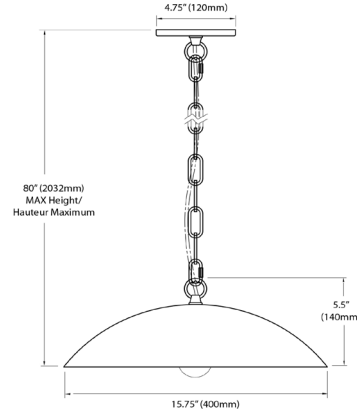

OFE-151P-MW-AGB - Ofelia 1LT Pendant, MW w/ AGB Chain

OFE-151P

Height	5.5"
Width/Length	15.75"
Depth	15.75"
Weight	8 lbs
Body Material	Metal
Finish/Color	Matte White
Type of Finish	Painted
Light Qty	1
Light Base	E26
Light Max Watt	100
Light Inc	No

Dimmable	Dimmable
LED Compatible	LED Compatible
Total Wattage	100W
Second Material	Metal
Second Finish/Color	Aged Brass
Second Type of Finish	Electroplated
Rated For	Damp
Voltage	120V
Approval	cUL or equivalent
Warranty	1 Year Limited
Install Position	Ceiling
Extension Length	72