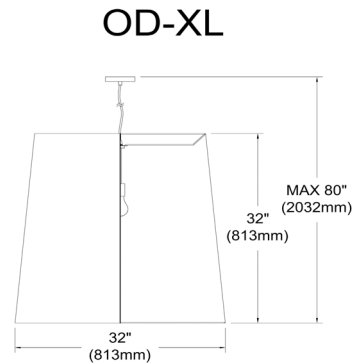

# OD-XL-692 - Oversized Drum 1LT Oversized Drum Pendant, X-Large

1 Light Tapered Drum Pendant with White on Gold Shade

<b>Height</b>	32"
<b>Width/Length</b>	32"
<b>Depth</b>	32"
<b>Weight</b>	13 lbs
<b>Body Material</b>	Fabric
<b>Finish/Color</b>	White
<b>Type of Finish</b>	Fabric
<b>Light Qty</b>	1
<b>Light Base</b>	E26
<b>Light Max Watt</b>	150
<b>Light Inc</b>	No

<b>Dimmable</b>	Dimmable
<b>LED Compatible</b>	LED Compatible
<b>Total Wattage</b>	150W
<b>Second Material</b>	Metal
<b>Second Finish/Color</b>	Polished Chrome
<b>Second Type of Finish</b>	Electroplated
<b>Rated For</b>	Dry Location
<b>Voltage</b>	120V
<b>Approval</b>	cUL or equivalent
<b>Warranty</b>	1 Year Limited
<b>Install Position</b>	Ceiling
<b>Extension Length</b>	48