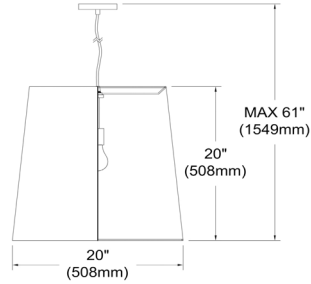

OD-M-698 - Oversized Drum 1LT Oversized Drum Pendant, Medium - Blk/Gld

1 Light Tapered Drum Pendant with Black on Gold Shade

OD-M

Height	20"
Width/Length	20"
Depth	20"
Weight	6 lbs
Body Material	Fabric
Finish/Color	Black
Type of Finish	Fabric
Light Qty	1
Light Base	E26
Light Max Watt	100
Light Inc	No

Dimmable	Dimmable
LED Compatible	LED Compatible
Total Wattage	100W
Second Material	Metal
Second Finish/Color	Black
Second Type of Finish	Electroplated
Rated For	Dry Location
Voltage	120V
Approval	cUL or equivalent
Warranty	1 Year Limited
Install Position	Ceiling
Extension Length	48