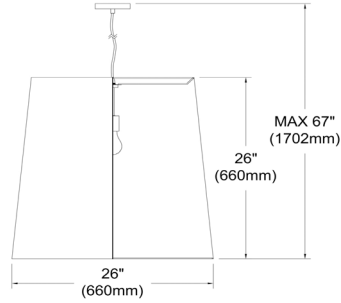

OD-L-697 - Oversized Drum 1LT Oversized Drum Pendant, Large - Blk/Slv

1 Light Tapered Drum Pendant with Black on Silver Shade

OD-L

Height	26"
Width/Length	26"
Depth	26"
Weight	8 lbs

Body Material	Fabric
Finish/Color	Black
Type of Finish	Fabric

Light Qty	1
Light Base	E26
Light Max Watt	100
Light Inc	No

Dimmable	Dimmable
LED Compatible	LED Compatible
Total Wattage	100W

Second Material	Metal
Second Finish/Color	Polished Chrome
Second Type of Finish	Electroplated

Rated For	Dry Location
Voltage	120V

Approval	cUL or equivalent
Warranty	1 Year Limited
Install Position	Ceiling

Extension Length 48

Date:	Notes:
Fixture Type:	
Job Name:	

Lighting | LED | Shades | Custom Designs