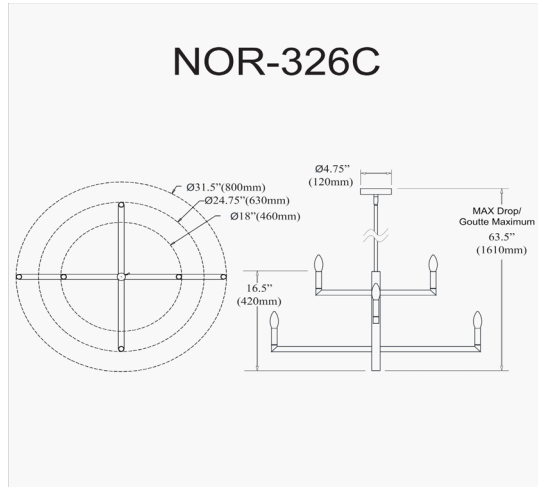

NOR-326C-MB - Nora 6LT Chandelier, MB

6 Light Incandescent Matte Black Chandelier

Height	16.5"
Width/Length	31.5"
Depth	31.5"
Weight	6 lbs

Body Material	Metal
Finish/Color	Black
Type of Finish	Painted

Light Qty	6
Light Base	E12
Light Max Watt	60
Light Inc	No

Dimmable	Dimmable
LED Compatible	LED Compatible
Total Wattage	360W

Rated For	Damp Location
Voltage	120V

Approval	cUL or equivalent
Warranty	1 Year Limited
Install Position	Ceiling

Extension Length	39 (8+11+20)
-------------------------	--------------