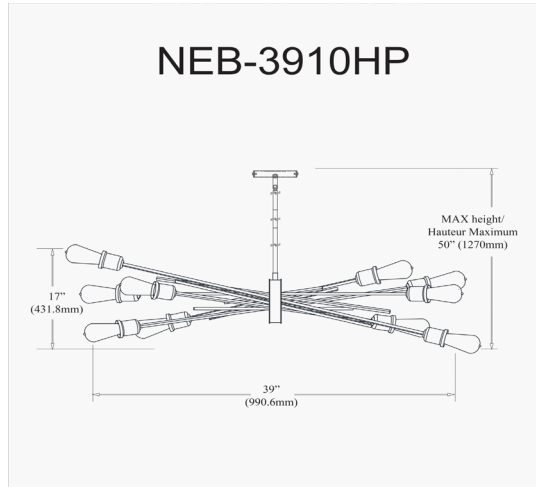

NEB-3910HP-ES - Nebraska 10LT Horizontal Pendant, Espresso Finish

10 Light Horizontal Pendant, Espresso Finish

Height	17"
Width/Length	17"
Depth	39"
Weight	9 lbs

Body Material	Metal
Finish/Color	Black
Type of Finish	Painted

Light Qty	10
Light Base	E26
Light Max Watt	60
Light Inc	No

Dimmable	Dimmable
LED Compatible	LED Compatible
Total Wattage	600W

Rated For	Dry Location
Voltage	120V

Approval	cUL or equivalent
Warranty	1 Year Limited
Install Position	Ceiling

Extension Length	39 (8+11+20)
-------------------------	--------------

Date:	Notes:
Fixture Type:	
Job Name:	

Lighting | LED | Shades | Custom Designs

www.dainolite.com | 1-888-564-1262 | dainolite@dainolite.com