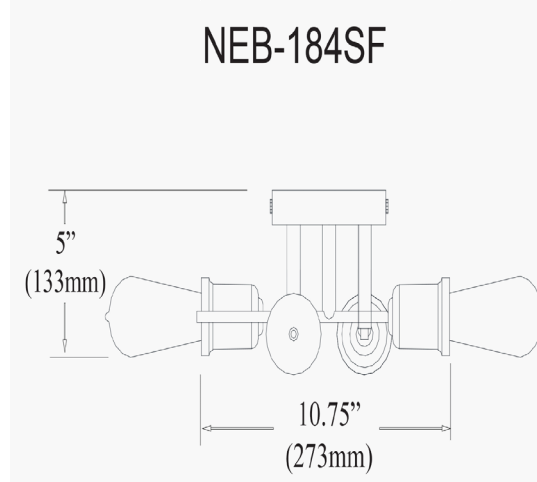

NEB-184SF-ES - Nebraska 4LT Semi-Flush Mount, Espresso Finish

4 Light Flush Mount, Espresso Finish

Height	5.25"
Width/Length	18"
Depth	18"
Weight	4 lbs
Body Material	Metal
Finish/Color	Black
Type of Finish	Painted
Light Qty	4
Light Base	E26
Light Max Watt	40
Light Inc	No

Dimmable	Dimmable
LED Compatible	LED Compatible
Total Wattage	160W
Rated For	Damp Location
Voltage	120V
Approval	cUL or equivalent
Warranty	1 Year Limited
Install Position	Ceiling

Date:	Notes:
Fixture Type:	
Job Name:	