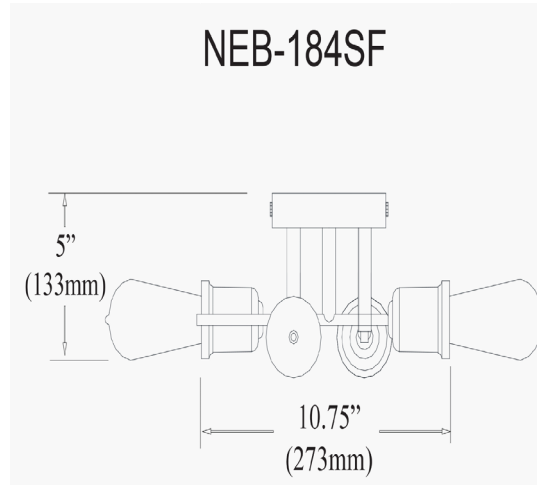

NEB-184SF-BC - Nebraska 4LT Semi-Flush Mount, Burnished Chrome Finish

4 Light Flush Mount, Burnished Chrome Finish

Height	5.25"
Width/Length	18"
Depth	18"
Weight	4 lbs
Body Material	Metal
Finish/Color	Polished Chrome
Type of Finish	Electroplated
Light Qty	4
Light Base	E26
Light Max Watt	40
Light Inc	No

Dimmable	Dimmable
LED Compatible	LED Compatible
Total Wattage	160W

Rated For	Damp Location
Voltage	120V
Approval	cUL or equivalent
Warranty	1 Year Limited
Install Position	Ceiling

Date:	Notes:
Fixture Type:	
Job Name:	