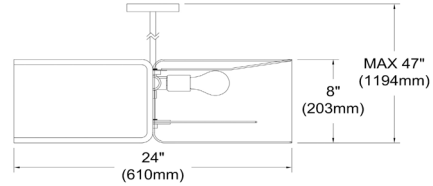

NDR-243P-BK-WH - Notched Drum 4LT Notched Drum Pendant BK, WH Shade & Diffuser

4 Light Black Notched Drum Pendant with White Shade and White Diffuser

NDR-243P

Height	8"
Width/Length	24"
Depth	24"
Weight	5 lbs
Body Material	Fabric
Finish/Color	White
Type of Finish	Painted
Light Qty	4
Light Base	E26
Light Max Watt	60
Light Inc	No

Extension Length 39 (8+11+20)

Date:	Notes:
Fixture Type:	
Job Name:	

Lighting | LED | Shades | Custom Designs

www.dainolite.com | 1-888-564-1262 | dainolite@dainolite.com

TORONTO | BUFFALO