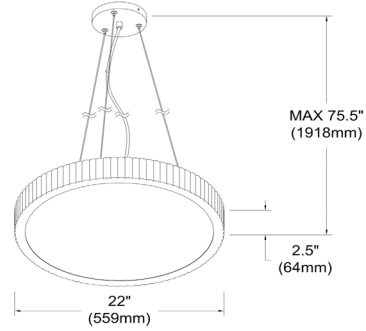

## NBO-2240LEDP

<b>Height</b>	2.5"
<b>Width/Length</b>	22"
<b>Depth</b>	2.5"
<b>Weight</b>	4.5 lbs

<b>Body Material</b>	Metal
<b>Finish/Color</b>	Black
<b>Type of Finish</b>	Painted

<b>Light Qty</b>	1
<b>Light Base</b>	LED
<b>Light Max Watt</b>	42
<b>Light Inc</b>	Yes
<b>Light Lumens</b>	3200
<b>Light CRI</b>	90+
<b>Light CCT</b>	3000K
<b>Light Life</b>	30000 Hours