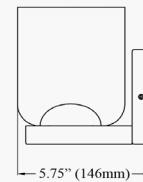

NAD-510LEDW-AGB - Nadine 10W Wall Sconce, AGB w/ CLR Glass

10W LED Nadine Wall Sconce Aged Brass w/ Clear Glass

NAD-510LEDW

Front Vie/Vue de Face

Side View/Vue de Côté

Height	6.75"
Width/Length	4.75"
Depth	5.5"
Weight	2 lbs