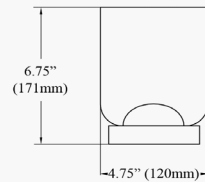

NAD-510LEDW-AGB - Nadine 10W Wall Sconce, AGB w/ CLR Glass

10W LED Nadine Wall Sconce Aged Brass w/ Clear Glass

NAD-510LEDW

Front Vie/Vue de Face

Side View/Vue de Côté

Height	6.75"
Width/Length	4.75"
Depth	5.5"
Weight	2 lbs

Body Material	Glass
Finish/Color	Clear

Light Qty	1
Light Base	LED
Light Max Watt	10
Light Inc	Yes
Light Lumens	945(Initial) 345(Delivered)
Light CRI	90+
Light CCT	3000K
Light Life	30000 Hours

Dimmable	Dimmable
LED Compatible	Integrated LED
Total Wattage	10W