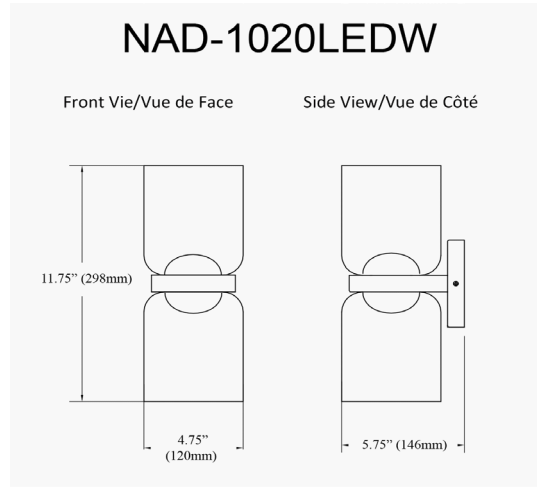

NAD-1020LEDW-MB - Nadine 20W Wall Sconce, MB w/ CLR Glass

10W LED Nadine Wall Sconce Matte Black w/ Clear Glass

Height	12"
Width/Length	4.75"
Depth	5.5"
Weight	3 lbs

Body Material	Glass
Finish/Color	Clear

Light Qty	2
Light Base	LED
Light Max Watt	10
Light Inc	Yes
Light Lumens	1890(Initial) 690(Delivered)
Light CRI	90+
Light CCT	3000K
Light Life	30000 Hours

Dimmable	Dimmable
LED Compatible	Integrated LED
Total Wattage	20W