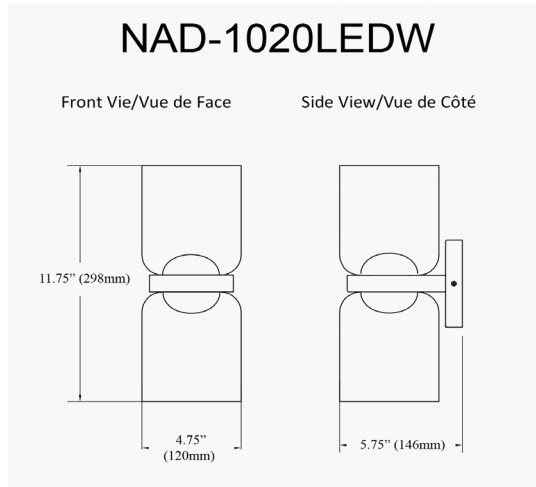

NAD-1020LEDW-AGB - Nadine 20W Wall Sconce, AGB w/ CLR Glass

10W LED Nadine Wall Sconce Aged Brass w/ Clear Glass

Height	12"
Width/Length	4.75"
Depth	5.5"
Weight	3 lbs

Body Material	Glass
Finish/Color	Clear

Light Qty	2
Light Base	LED
Light Max Watt	10
Light Inc	Yes
Light Lumens	1890(Initial) 690(Delivered)
Light CRI	90+
Light CCT	3000K
Light Life	30000 Hours

Dimmable	Dimmable
LED Compatible	Integrated LED
Total Wattage	20W