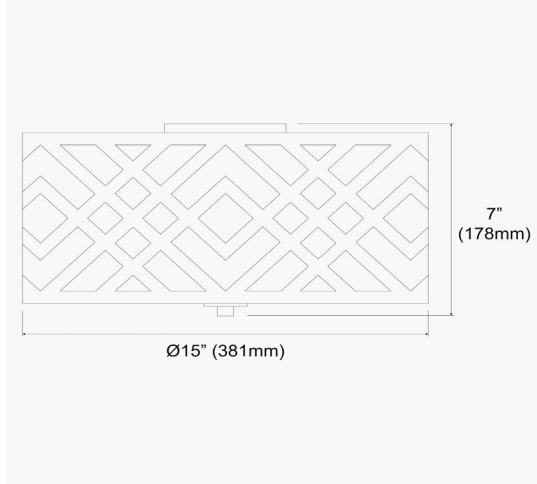

MON-153FH-PC-BW - Mona 3LT Flush Mount, PC-BW

3 Light Flush Mount, Polished Chrome Finish, Black/White Shade

Height	7"
Width/Length	15"
Depth	15"
Weight	8 lbs
Body Material	Fabric
Finish/Color	Black
Type of Finish	Fabric
Light Qty	3
Light Base	E26
Light Max Watt	60
Light Inc	No

Dimmable	Dimmable
LED Compatible	LED Compatible
Total Wattage	180W
Second Material	Metal
Second Finish/Color	White
Second Type of Finish	Electroplated
Rated For	Dry Location
Voltage	120V
Approval	cUL or equivalent
Warranty	1 Year Limited
Install Position	Ceiling