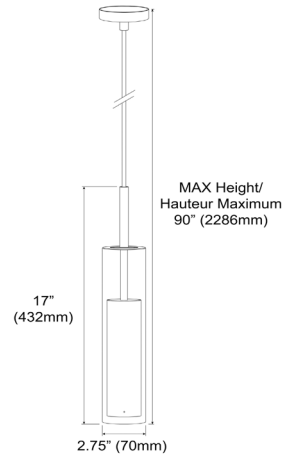

LUN-1LEDP-WH - Luna 6W Pendant, White Finish

6W LED Pendant, White Finish with Clear Glass

Height	12"
Width/Length	2.5"
Depth	2.5"
Weight	5 lbs

Body Material	Metal
Finish/Color	White
Type of Finish	Painted

Light Qty	1
Light Base	LED
Light Max Watt	6
Light Inc	Yes
Light Lumens	400
Light CRI	90+
Light CCT	3500K
Light Life	30000 Hours

Dimmable	Dimmable
LED Compatible	Integrated LED
Total Wattage	6W

Second Material	Glass
Second Finish/Color	Clear

Rated For	Damp Location
Voltage	120V

Approval	cUL or equivalent
Warranty	3 Years Limited
Install Position	Ceiling

Extension Length	72
-------------------------	----

Date:	Notes:
Fixture Type:	
Job Name:	