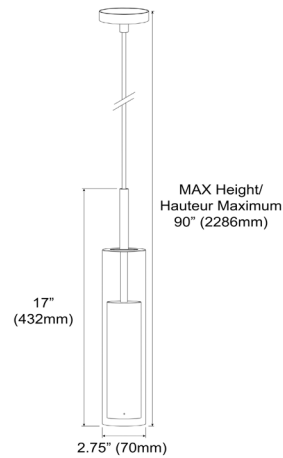

LUN-1LEDP-PC - Luna 6W Pendant, Polished Chrome Finish

6W LED Pendant, Polished Chrome Finish with Clear Glass

Height	12"
Width/Length	2.5"
Depth	2.5"
Weight	5 lbs

Body Material	Metal
Finish/Color	Polished Chrome
Type of Finish	Electroplated

Light Qty	1
Light Base	LED
Light Max Watt	6
Light Inc	Yes
Light Lumens	400
Light CRI	90+
Light CCT	3500K
Light Life	30000 Hours

Dimmable	Dimmable
LED Compatible	Integrated LED
Total Wattage	6W

Second Material	Glass
Second Finish/Color	Clear

Rated For	Damp Location
Voltage	120V

Approval	cUL or equivalent
Warranty	3 Years Limited
Install Position	Ceiling

Extension Length	72
-------------------------	----

Date:	Notes:
Fixture Type:	
Job Name:	