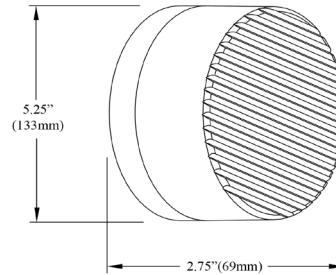

LUC-615LEDW-MB - Lucia 15W Wall Sconce, MB w/ CLR & FR Acrylic Diffuser

15W Wall Sconce Matte Black with Clear & Frosted Acrylic Diffuser

LUC-615LEDW

Height	5.5"
Width/Length	5.5"
Depth	3"
Weight	1 lbs

Body Material	Acrylic
Finish/Color	White
Type of Finish	Frosted