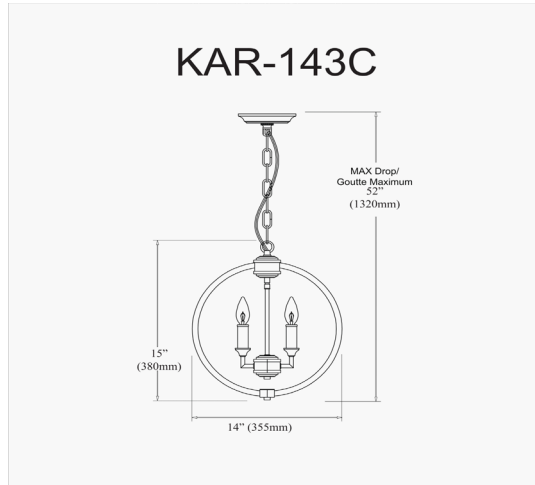

KAR-143C-PC - Karland 3LT Chandelier, Polished Chrome w/Jewelled Accents

3 Light Chandelier With Crystal Studded Banding, Polished Chrome Finish

Height	15"
Width/Length	14"
Depth	14"
Weight	7 lbs
Body Material	Metal
Finish/Color	Polished Chrome
Type of Finish	Electroplated
Light Qty	3
Light Base	E12
Light Max Watt	60
Light Inc	No

Dimmable	Dimmable
LED Compatible	LED Compatible
Total Wattage	180W
Second Material	Metal
Second Finish/Color	Vintage Bronze
Second Type of Finish	Electroplated
Rated For	Damp Location
Voltage	120V
Approval	cUL or equivalent
Warranty	1 Year Limited
Install Position	Ceiling
Extension Length	36