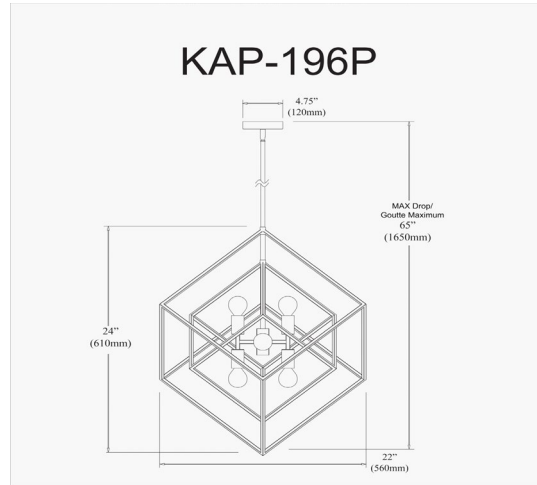

KAP-196P-VB-MB - Kappa 6LT Pendant, Vintage Bronze & Matte Black Finish

6 Light Pendant, Vintage Bronze / Matte Black Finish

Height	24"
Width/Length	19"
Depth	22"
Weight	10 lbs
Body Material	Metal
Finish/Color	Vintage Bronze
Type of Finish	Electroplated
Light Qty	6
Light Base	E12
Light Max Watt	60
Light Inc	No

Dimmable	Dimmable
LED Compatible	LED Compatible
Total Wattage	360W
Second Material	Metal
Second Finish/Color	Black
Second Type of Finish	Painted
Rated For	Dry Location
Voltage	120V
Approval	cUL or equivalent
Warranty	1 Year Limited
Install Position	Ceiling
Extension Length	39 (8+11+20)