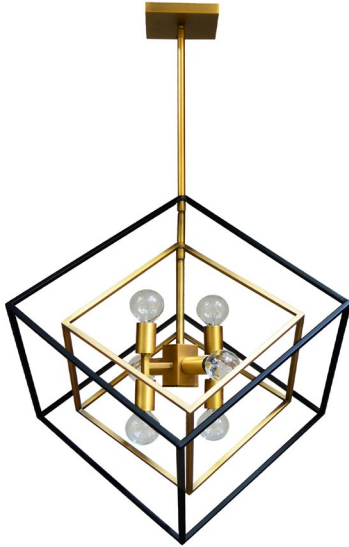

KAP-196P-VB-MB - Kappa 6LT Pendant, Vintage Bronze & Matte Black Finish

6 Light Pendant, Vintage Bronze / Matte Black Finish

Height	24"
Width/Length	19"
Depth	22"
Weight	10 lbs
Body Material	Metal
Finish/Color	Vintage Bronze
Type of Finish	Electroplated
Light Qty	6
Light Base	E12
Light Max Watt	60
Light Inc	No

Dimmable	Dimmable
LED Compatible	LED Compatible
Total Wattage	360W
Second Material	Metal
Second Finish/Color	Black
Second Type of Finish	Painted
Rated For	Dry Location
Voltage	120V
Approval	cUL or equivalent
Warranty	1 Year Limited
Install Position	Ceiling
Extension Length	39 (8+11+20)