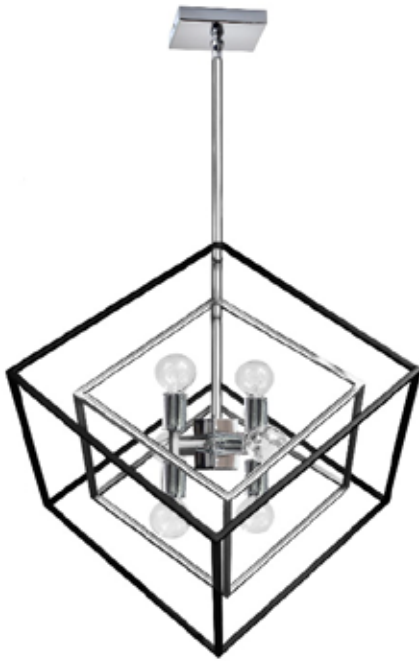

KAP-196P-PC-MB - 6LT Pendant, Polished Chrome & Matte Black Finish

6 Light Pendant, Polished Chrome / Matte Black Finish

Height	24	No. of Bulbs	6
Width/Length	19	LED Compatible	LED Compatible
Depth	22	Total Wattage	360
Weight	10		
Body Material	Metal	Second Material	Metal
Finish/Color	Polished Chrome	Second Finish/Color	Matte Black
Type of Finish	Electroplated	Second Type of Finish	Painted
Bulb 1 Amount	6	Rated For	Dry Location
Bulb 1 Base Type	E12	Voltage	120
Bulb 1 Max Watt.	60	Approval	cUL or equivalent
Bulb 1 Included	No	Warranty	1 Year
Bulb 1 Lumens		Instal Position	Ceiling
Bulb 1 CRI			

Date:	Notes:
Fixture Type:	
Job Name:	

Lighting • LED • Shades • Custom Designs

TORONTO | BUFFALO | LIGHTFAIR | DALLAS MARKET CENTRE # 4303

www.dainolite.com | 1-888-564-1262 | dainolite@dainolite.com