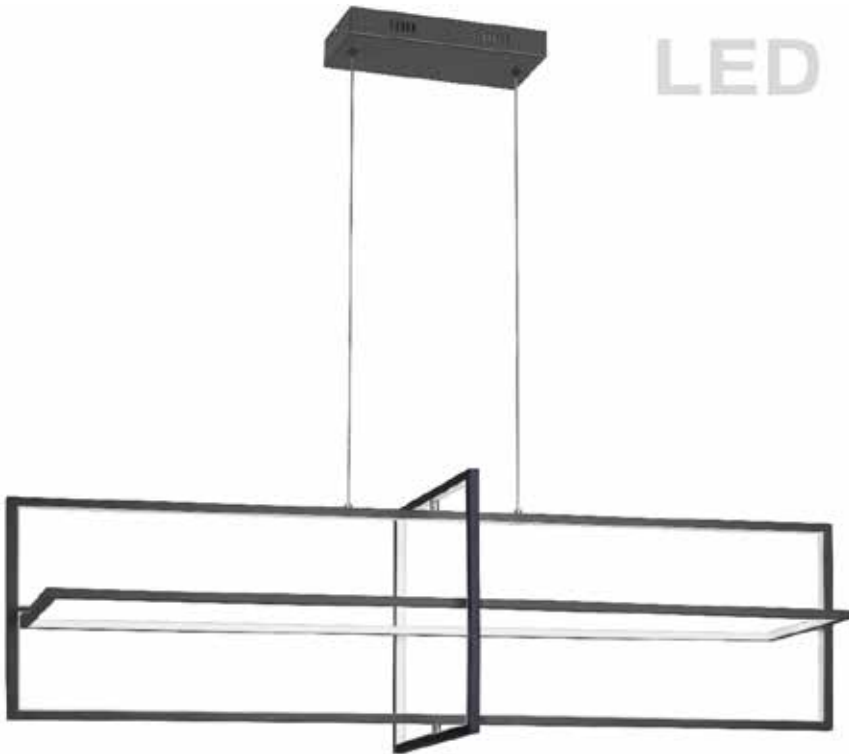

HIL-4255LEDHC-MB - 55W Horiz Chandelier MB w/ WH Acrylic Diffuser

55W Horizontal Matte Black Chandelier w/ White Acrylic Diffuser

Height	14	No. of Bulbs	1
Width/Length	40	LED Compatible	Integrated LED
Depth	11.75	Total Wattage	55W
Weight	9.5		
Body Material	Metal	Second Material	Acrylic
Finish/Color	Matte Black	Second Finish/Color	White
Type of Finish	Painted		
Bulb 1 Amount	1	Rated For Voltage	Damp Location 120V
Bulb 1 Base Type	LED	Approval	cUL or equivalent
Bulb 1 Max Watt.	55W	Warranty	5 Years
Bulb 1 Included	Yes	Instal Position	Ceiling
Bulb 1 Lumens	4440		
Bulb 1 CRI	90+		

Date:	Notes:
Fixture Type:	
Job Name:	

Lighting • LED • Shades • Custom Designs

TORONTO | BUFFALO | LIGHTFAIR | DALLAS MARKET CENTRE # 4303

www.dainolite.com |
 1-888-564-1262 |
 dainolite@dainolite.com
[/dainolite](https://www.facebook.com/dainolite) |
 [/dainoliteld](https://twitter.com/dainoliteld) |
 [/dainolite](https://www.instagram.com/dainolite)