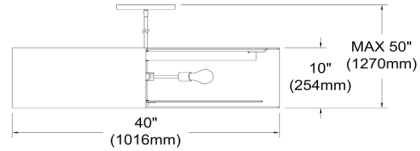

HEL-406P-PC-BW - Helena 6LT Helena Pendant PC, BK w/WH Diffuser

6 Light Polished Chrome Helena Pendant w/ Black Shade and White Fabric Diffuser

HEL-406P

Height	10"
Width/Length	40"
Depth	40"
Weight	15 lbs
Body Material	Fabric
Finish/Color	Black
Type of Finish	Fabric
Light Qty	6
Light Base	E26
Light Max Watt	100
Light Inc	No

Extension Length 39 (8+11+20)

Date:	Notes:
Fixture Type:	
Job Name:	

Lighting | LED | Shades | Custom Designs

www.dainolite.com | 1-888-564-1262 | dainolite@dainolite.com

TORONTO | BUFFALO