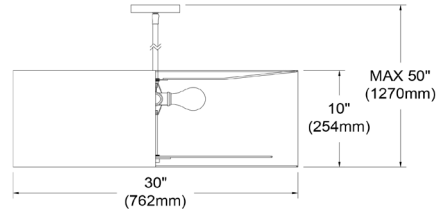

HEL-304P-PC-BW - Helena 4LT Helena Pendant PC, Black w/White Diffuser

4 Light Helena Pendant Polished Chrome Black with White Diffuser

HEL-304P

Height	10"
Width/Length	30"
Depth	30"
Weight	7 lbs
Body Material	Fabric
Finish/Color	Black
Type of Finish	Fabric
Light Qty	4
Light Base	E26
Light Max Watt	60
Light Inc	No

Dimmable	Dimmable
LED Compatible	LED Compatible
Total Wattage	240W
Second Material	Fabric
Second Finish/Color	White
Second Type of Finish	Fabric
Rated For	Dry Location
Voltage	120V
Approval	cUL or equivalent
Warranty	1 Year Limited
Install Position	Ceiling
Extension Length	39 (8+11+20)