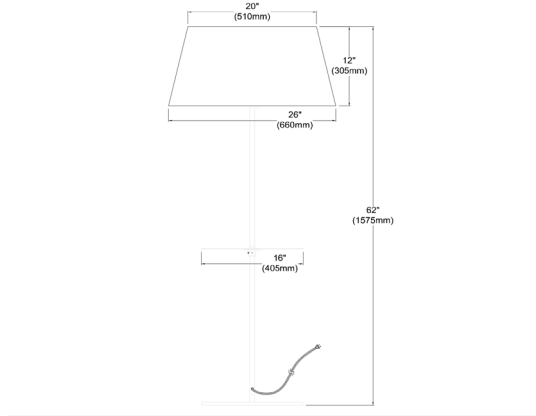

GTC-S641F-MB-WH - Gretchen 1LT Sq Base Floor w/ Shelf, MB w/ WH Shade

1 Light Incandescent Square Base Floor with Shelf Matte Black with White Shade

GTC-S641F

Height	62.75"
Width/Length	26"
Depth	26"
Weight	14 lbs
Body Material	Metal
Finish/Color	Matte Black
Type of Finish	Painted
Light Qty	1
Light Base	E26
Light Max Watt	150
Light Inc	No

Dimmable	Not Dimmable
LED Compatible	LED Compatible
Total Wattage	150W
Second Material	Fabric
Second Finish/Color	White
Rated For	Dry
Voltage	120V
Approval	cUL or equivalent
Warranty	1 Year Limited
Install Position	Floor