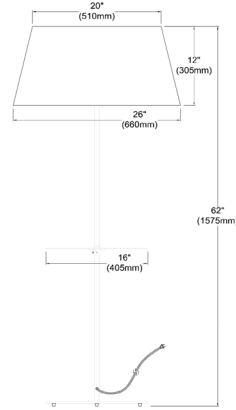

GTC-R641F-AGB-WH - Gretchen 1LT Rnd Base Floor w/ Shelf, AGB w/ WH Shade

1 Light Incandescent Round Base Floor with Shelf Aged Brass with White Shade

GTC-R641F

Height	62.75"
Width/Length	26"
Depth	26"
Weight	14 lbs
Body Material	Metal
Finish/Color	Aged Brass
Type of Finish	Electroplated
Light Qty	1
Light Base	E26
Light Max Watt	150
Light Inc	No

Dimmable	Not Dimmable
LED Compatible	LED Compatible
Total Wattage	150W
Second Material	Fabric
Second Finish/Color	White
Rated For	Dry
Voltage	120V
Approval	cUL or equivalent
Warranty	1 Year Limited
Install Position	Floor