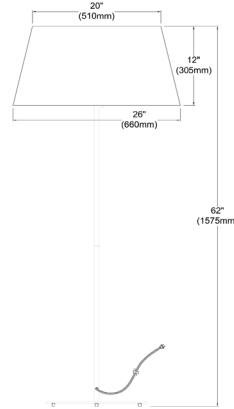

GTC-R631F-MB-WH - Gretchen 1LT Rnd Base Floor Lamp, MB w/ WH Shade

1 Light Incandescent Round Base Floor Lamp Matte Black with White Shade

GTC-R631F

Height	62.75"
Width/Length	26"
Depth	26"
Weight	12 lbs
Body Material	Metal
Finish/Color	Matte Black
Type of Finish	Painted
Light Qty	1
Light Base	E26
Light Max Watt	100
Light Inc	No

Dimmable	Not Dimmable
LED Compatible	LED Compatible
Total Wattage	100W
Second Material	Fabric
Second Finish/Color	White
Rated For	Dry
Voltage	120V
Approval	cUL or equivalent
Warranty	1 Year Limited
Install Position	Floor