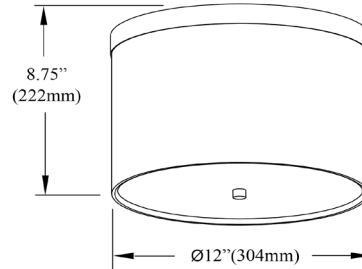

FRD-122FH-MB-GRY - Frederica 2LT Flush Mount, MB w/ GRY Shade

2 Light Flush Mount Matte Black with Grey Shade

FRD-122FH

Height	8.75"
Width/Length	12"
Depth	12"
Weight	2 lbs

Body Material	Fabric
Finish/Color	Grey