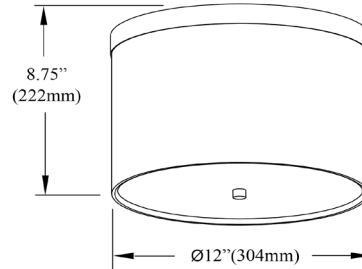

FRD-122FH-AGB-GRY - Frederica 2LT Flush Mount, AGB w/ GRY Shade

2 Light Flush Mount Aged Brass with Grey Shade

FRD-122FH

Height	8.75"
Width/Length	12"
Depth	12"
Weight	2 lbs

Body Material	Fabric
Finish/Color	Grey