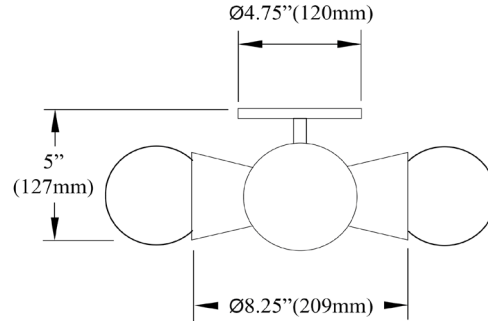

FOR-84FH-MB - Fortuna 4LT Flush Mount, MB

4 Light Incandescent Flush Mount Matte Black

FOR-84FH

Height	5"
Width/Length	8.25"
Depth	8.25"
Weight	2 lbs

Body Material	Metal
Finish/Color	Matte Black
Type of Finish	Painted

Light Qty	4
Light Base	E26
Light Max Watt	60
Light Inc	No

Dimmable	Dimmable
LED Compatible	LED Compatible
Total Wattage	240W

Rated For	Damp
Voltage	120V

Approval	cUL or equivalent
Warranty	1 Year Limited
Install Position	Ceiling