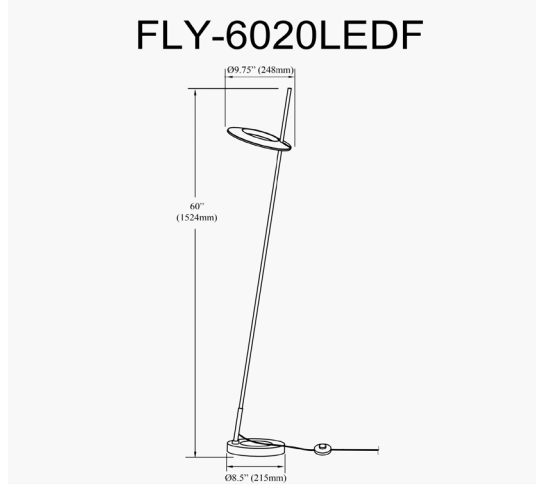

FLY-6020LEDF-AGB - Finley 20W Floor Lamp, AGB

20W Floor Lamp Aged Brass

Height	60"
Width/Length	9.75"
Depth	9.75"
Weight	9.5 lbs

Body Material	Metal
Finish/Color	Aged Brass
Type of Finish	Electroplated

Light Qty	1
Light Base	DC LED
Light Max Watt	20
Light Inc	Yes
Light Lumens	1500(Initial) 700(Delivered)
Light CRI	80+
Light CCT	3000K
Light Life	30000 Hours

Dimmable	Dimmable
LED Compatible	Integrated LED
Total Wattage	20W

Second Material	Acrylic
Second Finish/Color	White

Rated For	Dry
Voltage	120V

Approval	cUL or equivalent
Warranty	3 Years Limited
Install Position	Floor