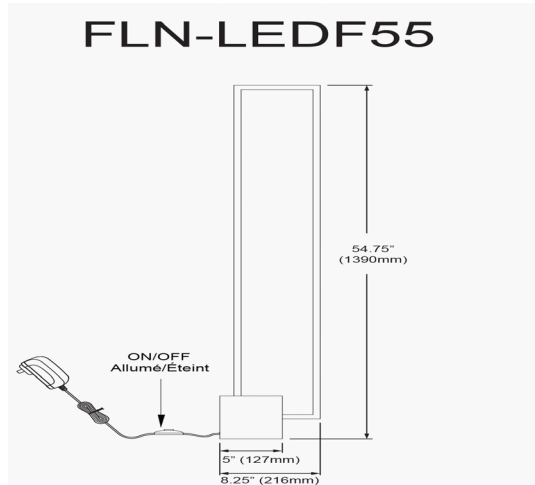

# FLN-LEDF55-MB - Florence 34W Floor Lamp Black With Concrete Base

34W LED Floor Lamp Black Finish with Concrete Base

LED

<b>Height</b>	54.75"
<b>Width/Length</b>	5"
<b>Depth</b>	8.25"
<b>Weight</b>	11 lbs
<b>Body Material</b>	Metal
<b>Finish/Color</b>	Black
<b>Type of Finish</b>	Painted
<b>Light Qty</b>	1
<b>Light Base</b>	LED
<b>Light Max Watt</b>	34
<b>Light Inc</b>	Yes
<b>Light Lumens</b>	3400
<b>Light CRI</b>	80+
<b>Light CCT</b>	3000K
<b>Light Life</b>	30000 Hours

<b>Dimmable</b>	Not Dimmable
<b>LED Compatible</b>	Integrated LED
<b>Total Wattage</b>	34W
<b>Second Material</b>	Concrete
<b>Second Finish/Color</b>	Grey
<b>Rated For</b>	Dry Location
<b>Voltage</b>	120V
<b>Approval</b>	cUL or equivalent
<b>Warranty</b>	3 Years Limited
<b>Install Position</b>	Floor