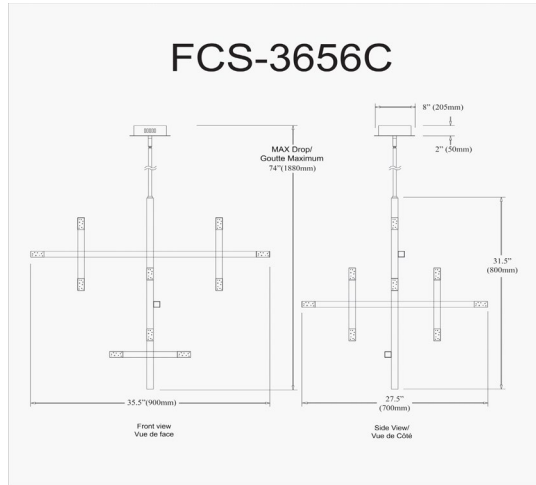

FCS-3656C-MB - Francesca 42W Chandelier, MB w/ Acrylic Diffuser

42W Matte Black Chandelier w/ Acrylic Diffuser

Height	31.5"
Width/Length	35.5"
Depth	27.5"
Weight	8 lbs

Body Material	Metal
Finish/Color	Black
Type of Finish	Painted

Light Qty	14
Light Base	LED
Light Max Watt	3
Light Inc	Yes
Light Lumens	3360
Light CRI	90+
Light CCT	3000K
Light Life	30000 Hours

Dimmable	Dimmable
LED Compatible	Integrated LED
Total Wattage	42W

Second Material	Acrylic
Second Finish/Color	Frosted

Rated For	Damp Location
Voltage	120V

Approval	cUL or equivalent
Warranty	3 Years Limited

Install Position	Ceiling
-------------------------	---------

Extension Length	39 (8+11+20)
-------------------------	--------------