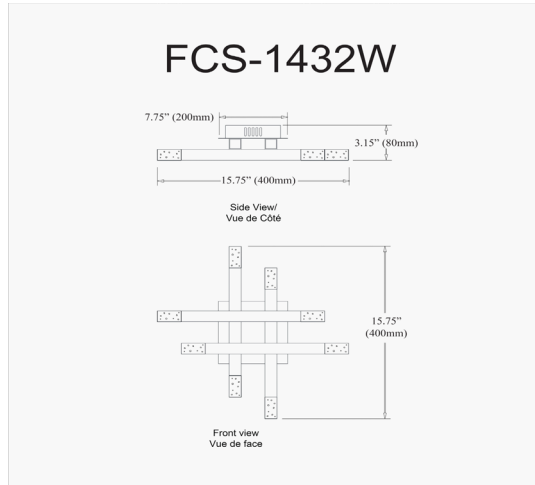

FCS-1432W-MB - Francesca 24W Wall Sconce, MB w/ Acrylic Diffuser

24W Matte Black Wall Sconce w/ Acrylic Diffuser

LED

Height	15.75"
Width/Length	15.75"
Depth	3.25"
Weight	3 lbs

Body Material	Metal
Finish/Color	Black
Type of Finish	Painted

Light Qty	8
Light Base	LED
Light Max Watt	3
Light Inc	Yes
Light Lumens	2240
Light CRI	90+
Light CCT	3000K
Light Life	30000 Hours

Dimmable	Dimmable
LED Compatible	Integrated LED
Total Wattage	24W

Second Material	Acrylic
Second Finish/Color	Frosted