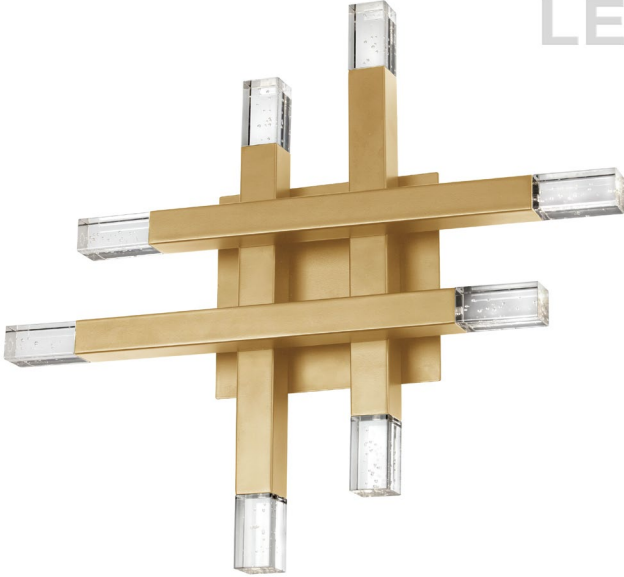

FCS-1432W-AGB - Francesca 24W Wall Sconce, AGB w/ Acrylic Diffuser

24W Aged Brass Wall Sconce w/ Acrylic Diffuser

LED

Height	15.75"
Width/Length	15.75"
Depth	3.25"
Weight	3 lbs

Body Material	Metal
Finish/Color	Aged Brass
Type of Finish	Electroplated

Light Qty	8
Light Base	LED
Light Max Watt	3
Light Inc	Yes
Light Lumens	1920
Light CRI	90+
Light CCT	3000K
Light Life	30000 Hours

Dimmable	Dimmable
LED Compatible	Integrated LED
Total Wattage	24W

Second Material	Acrylic
Second Finish/Color	Frosted

Rated For	Damp Location
Voltage	120V

Approval	cUL or equivalent
Warranty	3 Years Limited
Install Position	Wall

Date:	Notes:
Fixture Type:	
Job Name:	

Lighting | LED | Shades | Custom Designs

www.dainolite.com | 1-888-564-1262 | dainolite@dainolite.com