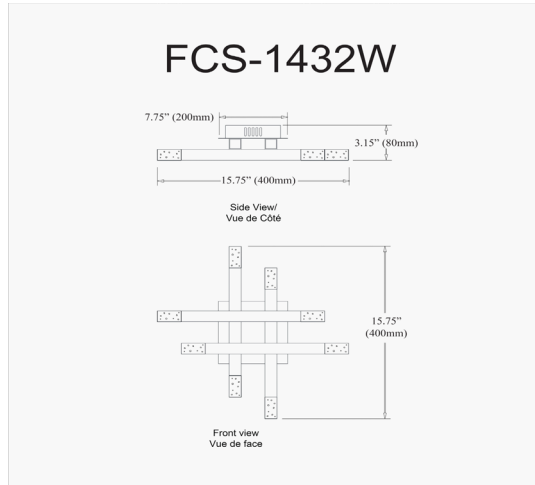

FCS-1432W-AGB - Francesca 24W Wall Sconce, AGB w/ Acrylic Diffuser

24W Aged Brass Wall Sconce w/ Acrylic Diffuser

LED

Height	15.75"
Width/Length	15.75"
Depth	3.25"
Weight	3 lbs

Body Material	Metal
Finish/Color	Aged Brass
Type of Finish	Electroplated

Light Qty	8
Light Base	LED
Light Max Watt	3
Light Inc	Yes
Light Lumens	1920
Light CRI	90+
Light CCT	3000K
Light Life	30000 Hours

Dimmable	Dimmable
LED Compatible	Integrated LED
Total Wattage	24W

Second Material	Acrylic
Second Finish/Color	Frosted