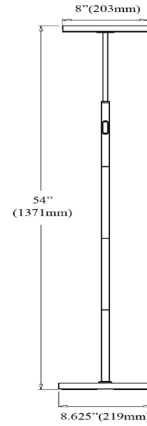

## FCE-5430LEDf

<b>Height</b>	54"
<b>Width/Length</b>	8"
<b>Depth</b>	8"
<b>Weight</b>	5 lbs

<b>Body Material</b>	Metal
<b>Finish/Color</b>	Sandy Black
<b>Type of Finish</b>	Painted

<b>Light Qty</b>	1
<b>Light Base</b>	DC LED
<b>Light Max Watt</b>	30
<b>Light Inc</b>	Yes
<b>Light Lumens</b>	3053(Initial) 2242(delivered)
<b>Light CRI</b>	90+
<b>Light CCT</b>	3000K
<b>Light Life</b>	30000 Hours