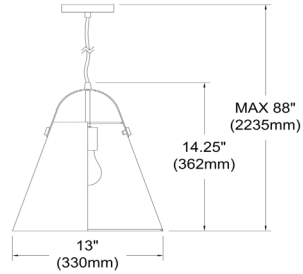

EMP-111P-797-MB - Emperor 1LT Emperor Pendant Matte Black w/ Black Shade

1 Light Emperor Pendant Matte Black with Black Shade

EMP-111P

Height	14"
Width/Length	13"
Depth	13"
Weight	2 lbs
Body Material	Fabric
Finish/Color	Black
Type of Finish	Fabric
Light Qty	1
Light Base	E26
Light Max Watt	60
Light Inc	No

Dimmable	Dimmable
LED Compatible	LED Compatible
Total Wattage	60W
Second Material	Metal
Second Finish/Color	Black
Second Type of Finish	Painted
Rated For	Dry Location
Voltage	120V
Approval	cUL or equivalent
Warranty	1 Year Limited
Install Position	Ceiling
Extension Length	72