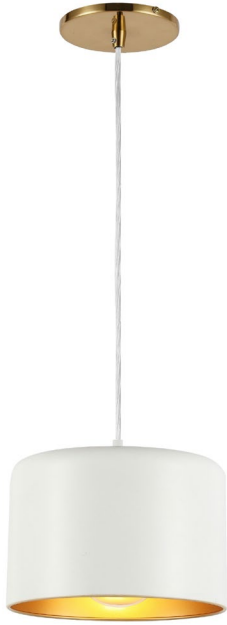

EMI-81P-AGB-MW - Emilia 1LT Incand Pendant, AGB w/ MW&GLD Shade

1 Light Incandescent Pendant, Aged Brass w/ Matte White & Gold Shade

Height	6"
Width/Length	8"
Depth	8"
Weight	4 lbs
Body Material	Metal
Finish/Color	White
Type of Finish	Painted
Light Qty	1
Light Base	E26
Light Max Watt	60
Light Inc	No

Dimmable	Dimmable
LED Compatible	LED Compatible
Total Wattage	60W
Second Material	Metal
Second Finish/Color	Aged Brass
Second Type of Finish	Electroplated
Rated For	Dry Location
Voltage	120V
Approval	cUL or equivalent
Warranty	1 Year Limited
Install Position	Ceiling
Extension Length	72