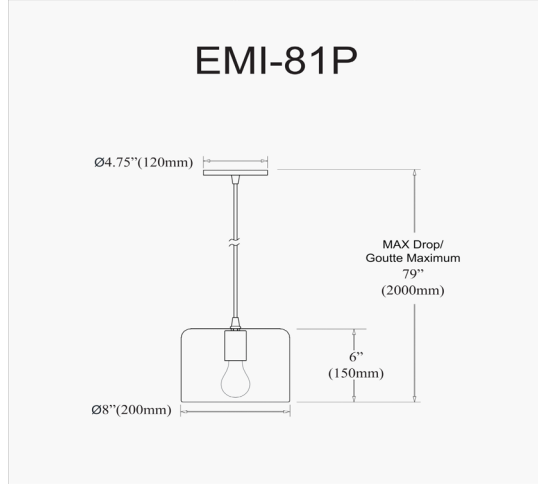

EMI-81P-AGB-MW - Emilia 1LT Incand Pendant, AGB w/ MW&GLD Shade

1 Light Incandescent Pendant, Aged Brass w/ Matte White & Gold Shade

Height	6"
Width/Length	8"
Depth	8"
Weight	4 lbs
Body Material	Metal
Finish/Color	White
Type of Finish	Painted
Light Qty	1
Light Base	E26
Light Max Watt	60
Light Inc	No

Dimmable	Dimmable
LED Compatible	LED Compatible
Total Wattage	60W
Second Material	Metal
Second Finish/Color	Aged Brass
Second Type of Finish	Electroplated
Rated For	Dry Location
Voltage	120V
Approval	cUL or equivalent
Warranty	1 Year Limited
Install Position	Ceiling
Extension Length	72