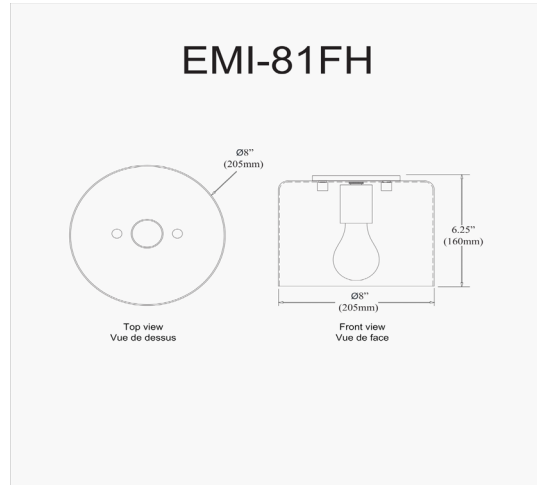

EMI-81FH-AGB-MB - Emilia 1LT Incand Flush Mount, AGB w/ MB&GLD Shade

1 Light Incandescent Flush Mount, Aged Brass w/ Matte Black & Gold Shade

Height	6"
Width/Length	8"
Depth	8"
Weight	3 lbs

Body Material	Metal
Finish/Color	Black
Type of Finish	Painted

Light Qty	1
Light Base	E26
Light Max Watt	60
Light Inc	No

Dimmable	Dimmable
LED Compatible	LED Compatible
Total Wattage	60W

Second Material	Metal
Second Finish/Color	Aged Brass
Second Type of Finish	Electroplated