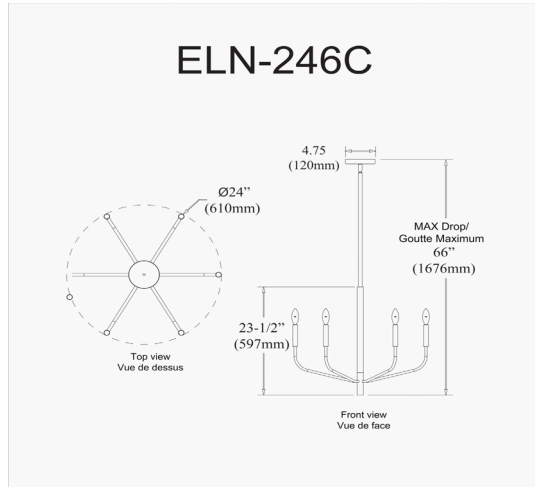

ELN-246C-MB - Eleanor 6LT Chandelier, MB Finish

6 Light Incandescent Chandelier, Matte Black

Height	23.5"
Width/Length	24"
Depth	24"
Weight	6.15 lbs

Body Material	Metal
Finish/Color	Black
Type of Finish	Painted

Light Qty	6
Light Base	E12
Light Max Watt	60
Light Inc	No

Dimmable	Dimmable
LED Compatible	LED Compatible
Total Wattage	360W

Rated For	Damp Location
Voltage	120V

Approval	cUL or equivalent
Warranty	1 Year Limited
Install Position	Ceiling

Extension Length	39 (8+11+20)
-------------------------	--------------

Date:	Notes:
Fixture Type:	
Job Name:	

Lighting | LED | Shades | Custom Designs

www.dainolite.com | 1-888-564-1262 | dainolite@dainolite.com