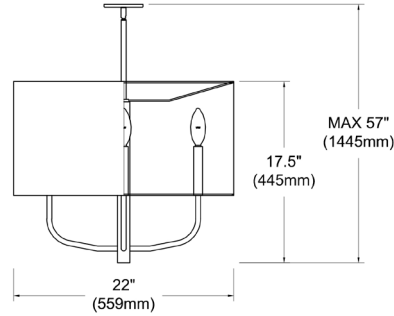

ELN-224C-MB-797 - Eleanor 4LT Incandescent Pendant, MB w/ BLK Fabric Shade

4 Light Incandescent Pendant, Matte Black w/ Black Fabric Shade

ELN-224C

Height	17.5"
Width/Length	22"
Depth	22"
Weight	8 lbs
Body Material	Fabric
Finish/Color	Black
Type of Finish	Fabric
Light Qty	4
Light Base	E12
Light Max Watt	60
Light Inc	No

Dimmable	Dimmable
LED Compatible	LED Compatible
Total Wattage	240W
Second Material	Metal
Second Finish/Color	Matte Black
Second Type of Finish	Painted
Rated For	Dry Location
Voltage	120V
Approval	cUL or equivalent
Warranty	1 Year Limited
Install Position	Ceiling
Extension Length	39 (8+11+20)