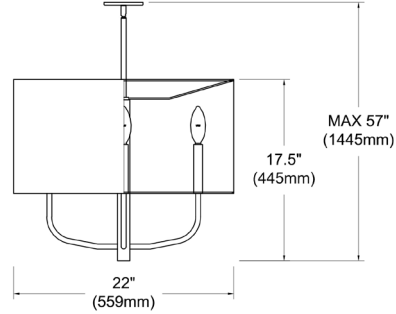

ELN-224C-AGB-790 - Eleanor 4LT Incandescent Pendant, AGB w/ WH Fabric Shade

4 Light Incandescent Pendant, Aged Brass w/ White Fabric Shade

ELN-224C

Height	17.5"
Width/Length	22"
Depth	22"
Weight	8 lbs
Body Material	Fabric
Finish/Color	White
Type of Finish	Fabric
Light Qty	4
Light Base	E12
Light Max Watt	60
Light Inc	No

Dimmable	Dimmable
LED Compatible	LED Compatible
Total Wattage	240W
Second Material	Metal
Second Finish/Color	Aged Brass
Second Type of Finish	Electroplated
Rated For	Dry Location
Voltage	120V
Approval	cUL or equivalent
Warranty	1 Year Limited
Install Position	Ceiling
Extension Length	39 (8+11+20)