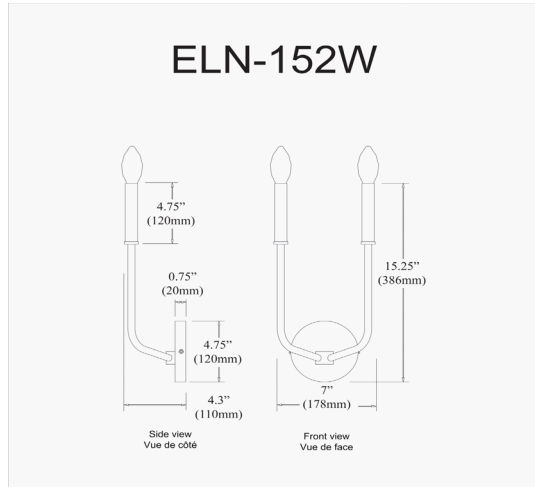

ELN-152W-AGB - Eleanor 2LT Incandescent Wall Sconce, AGB

2 Light Incandescent Wall Sconce, Aged Brass

Height	15.25"
Width/Length	7"
Depth	4.5"
Weight	3 lbs

Body Material	Metal
Finish/Color	Aged Brass
Type of Finish	Electroplated

Light Qty	2
Light Base	E12
Light Max Watt	60
Light Inc	No

Dimmable	Dimmable
LED Compatible	LED Compatible
Total Wattage	120W

Rated For	Dry Location
Voltage	120V

Approval	cUL or equivalent
Warranty	1 Year Limited
Install Position	Wall