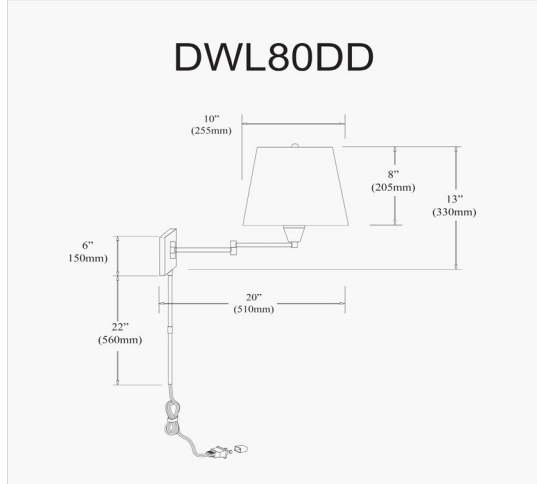

DWL80DD-SC - Swing Arm Wall Lamp White Shade

Swing Arm Wall Lamp, Satin Chrome, White Linen Shade 195F

Height	13"
Width/Length	8"
Depth	20"
Weight	6 lbs

Body Material	Metal
Finish/Color	Satin Chrome
Type of Finish	Electroplated

Light Qty	1
Light Base	E26 Trilight
Light Max Watt	150
Light Inc	No

Dimmable	Dimmable
LED Compatible	LED Compatible
Total Wattage	150W

Second Material	Fabric
Second Finish/Color	White
Second Type of Finish	Softback

Rated For	Dry Location
Voltage	120V

Approval	cUL or equivalent
Warranty	1 Year Limited
Install Position	Wall

Date:	Notes:
Fixture Type:	
Job Name:	

Lighting | LED | Shades | Custom Designs

www.dainolite.com | 1-888-564-1262 | dainolite@dainolite.com