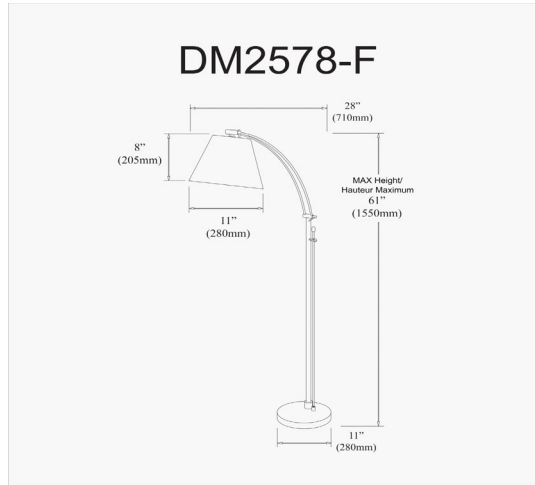

DM2578-F-SC - Felix 1LT Incan Adjustable Floor Lamp, SC w/ WH Shade

Adjustable Floor Lamp, Satin Chrome, White Empire Shade, Rotary Dimmer Switch

Height	61"
Width/Length	28"
Depth	11"
Weight	14 lbs
Body Material	Metal
Finish/Color	Satin Chrome
Type of Finish	Electroplated
Light Qty	1
Light Base	E26
Light Max Watt	100
Light Inc	No

Dimmable	Dimmable
LED Compatible	LED Compatible
Total Wattage	100W
Second Material	Fabric
Second Finish/Color	White
Second Type of Finish	Fabric
Rated For	Dry Location
Voltage	120V
Approval	cUL or equivalent
Warranty	1 Year Limited
Install Position	Floor