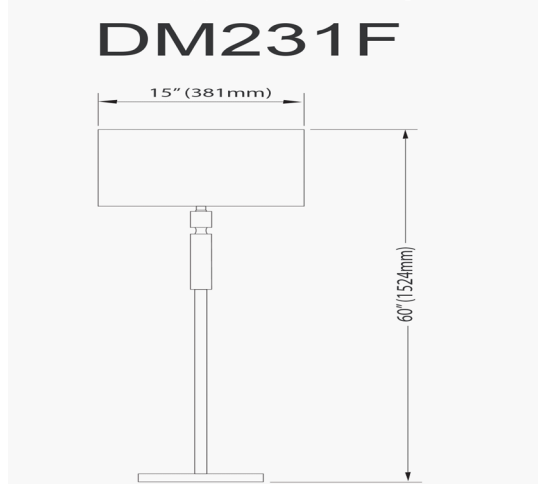

DM231F-MB - Fernanda 2LT Incandescent Floor Lamp, MB w/ WH Shade

2 Light Incandescent Floor Lamp Matte Black with White Shade

Height	60"
Width/Length	15"
Depth	10"
Weight	9 lbs
Body Material	Metal
Finish/Color	Matte Black
Type of Finish	Painted
Light Qty	2
Light Base	E26
Light Max Watt	100
Light Inc	No

Dimmable	Not Dimmable
LED Compatible	LED Compatible
Total Wattage	200W
Second Material	Fabric
Second Finish/Color	White
Rated For	Dry Location
Voltage	120V
Approval	cUL or equivalent
Warranty	1 Year Limited
Install Position	Floor